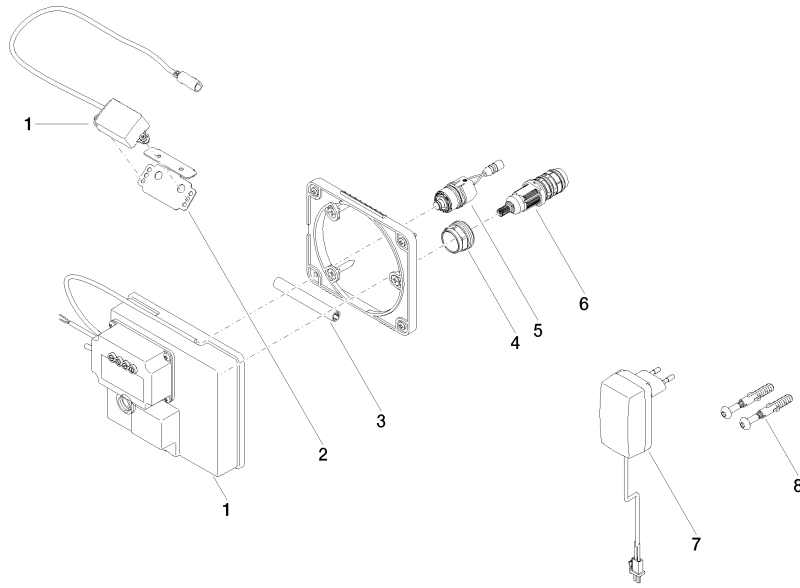

Extension for Touchfree 500 mm - 12 765 970 90

Required miscellaneous

eSET Touchfree Basin mixer with temperature setting for combining with free-standing fittings - 35 740 970 90

SYMETRICS eSET Touchfree Basin mixer without pop-up waste with temperature setting - Chrome

ST 010 205 2080
mm [inches]

Certificates

LGA_29120.	WRAS_1906116.	IAPMO_EGS.	CE000001_eSet_Tou chfree_20171206_D E_signed.	CE000002_eSet_Tou chfree_20171206_E N_signed.
LGA_29119.				

SYMETRICS eSET Touchfree Basin mixer without pop-up waste with temperature setting - Chrome

ST 010 205 2980

Spare parts list

No.	Item Number	Name	Quantity used	Delivery time
1	90 10 01 177 00 90	electronic accessories	1	2
2	90 17 20 199 00 90	holder	1	2
3	90 23 01 124 00 90	sleeve	1	2
4	09 23 10 129 90	nut	1	2
5	04 30 50 079 00 90	valve	1	2
6	90 15 02 013 00 90	cartridge	1	2
7	04 10 01 246 00 90	electronic accessories	1	2
8	04 30 31 024 01 90	fixing set	1	2

SYMETRICS eSET Touchfree Basin mixer without pop-up waste with temperature setting - Chrome

ST 010 205 2980

- 185mm projection
- fixed spout
- circular, air-enriched flow
- hole diameter 37 mm
- rosette 60 x 60 mm
- 1/2" connection
- plug-link mounting
- max. flow 7 l/min
- lead-free
- WRAS 1904065